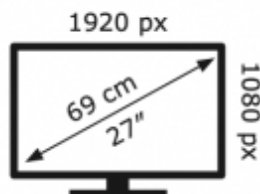

ENERGY

LG Electronics

27TQ615S

22 kWh/1000h

2019/2013